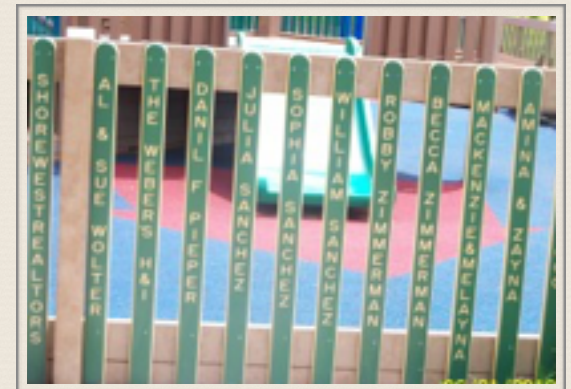

OTHER OPPORTUNITIES

You can own a piece of the Playground at Malone Park

Fence Pickets, engraved to your specifications, will surround the playground!

Pickets are only $40.00
(17 character limit)

To order visit our website