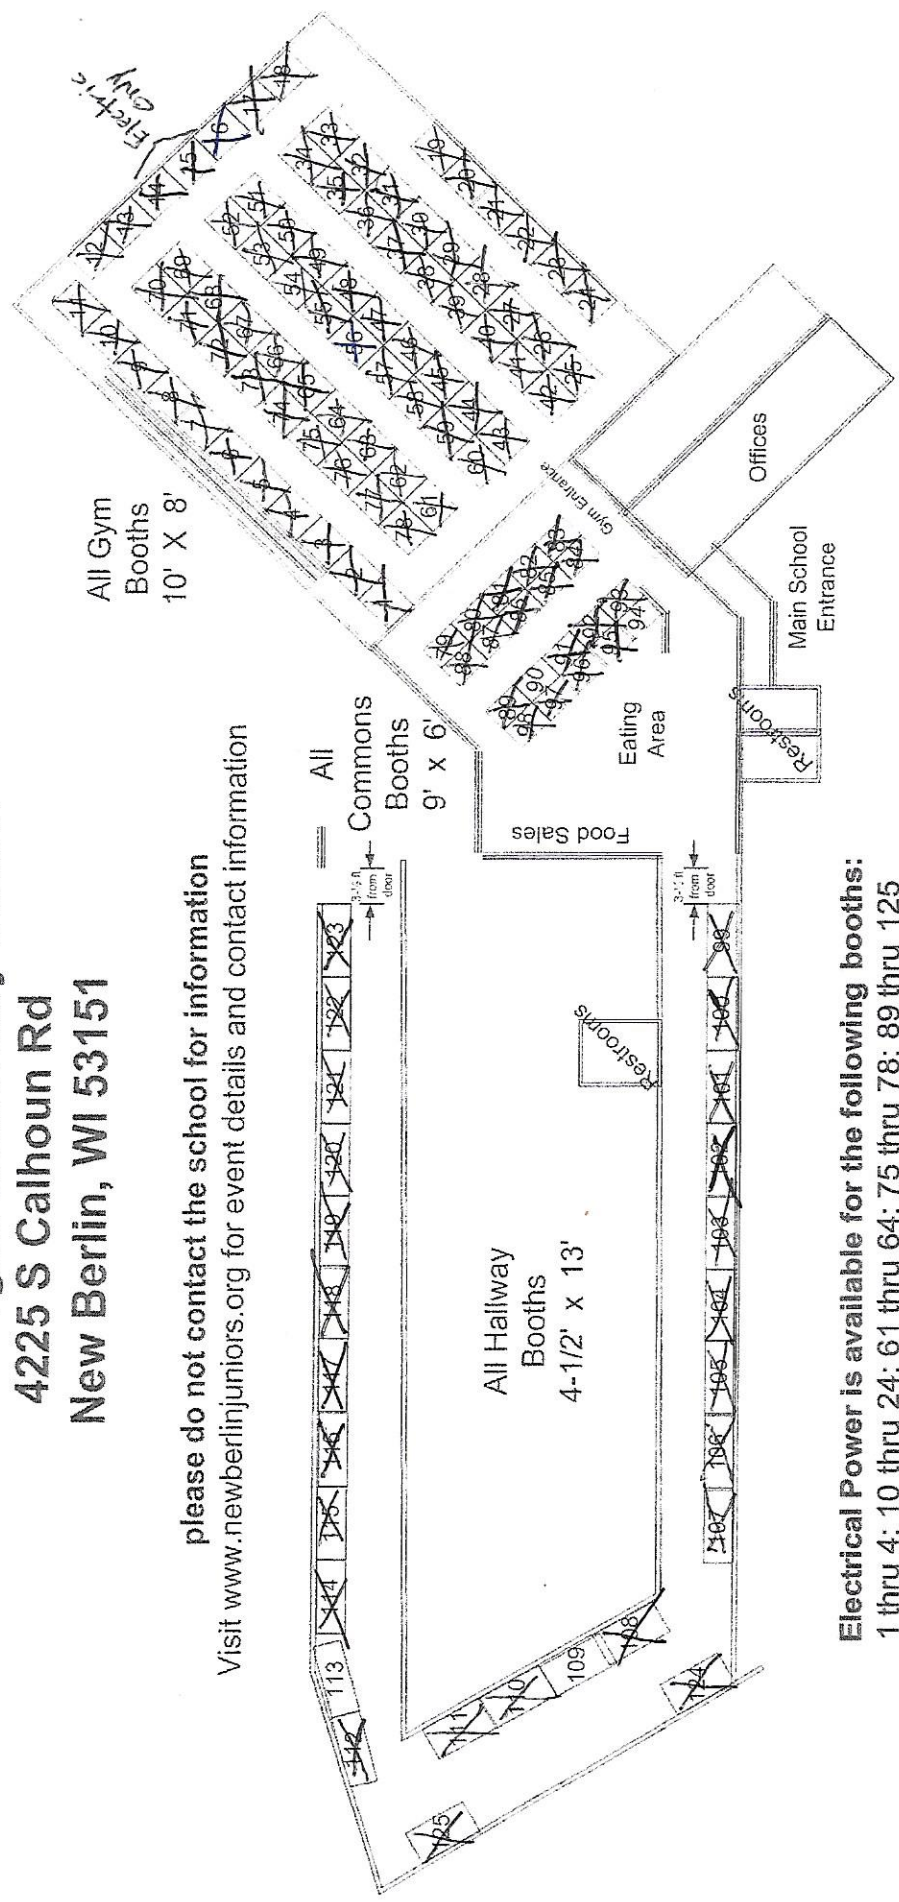

10/19/19

New Berlin Junior Women's Club
Fall Craft Fair Layout
at Ronald Reagan Elementary School
4225 S Calhoun Rd
New Berlin, WI 53151

please do not contact the school for information
Visit www.newberlinjuniors.org for event details and contact information

Electrical Power is available for the following booths:
1 thru 4; 10 thru 24; 61 thru 64; 75 thru 78; 89 thru 125

SOLD OUT CATEGORIES

- 1/19 Jewelry & Food Items
- 2/19 Repeat Vendors will be limited to allow for new vendors
- 3/19 Handmade Cards, mittens and Scarves. and Hand Painted Items incl. Wooden Signs
- 4/19 Home Decor
- 5/19 Wood Crafts and wreaths
- 6/19 All knit, sewn and crocheted items.