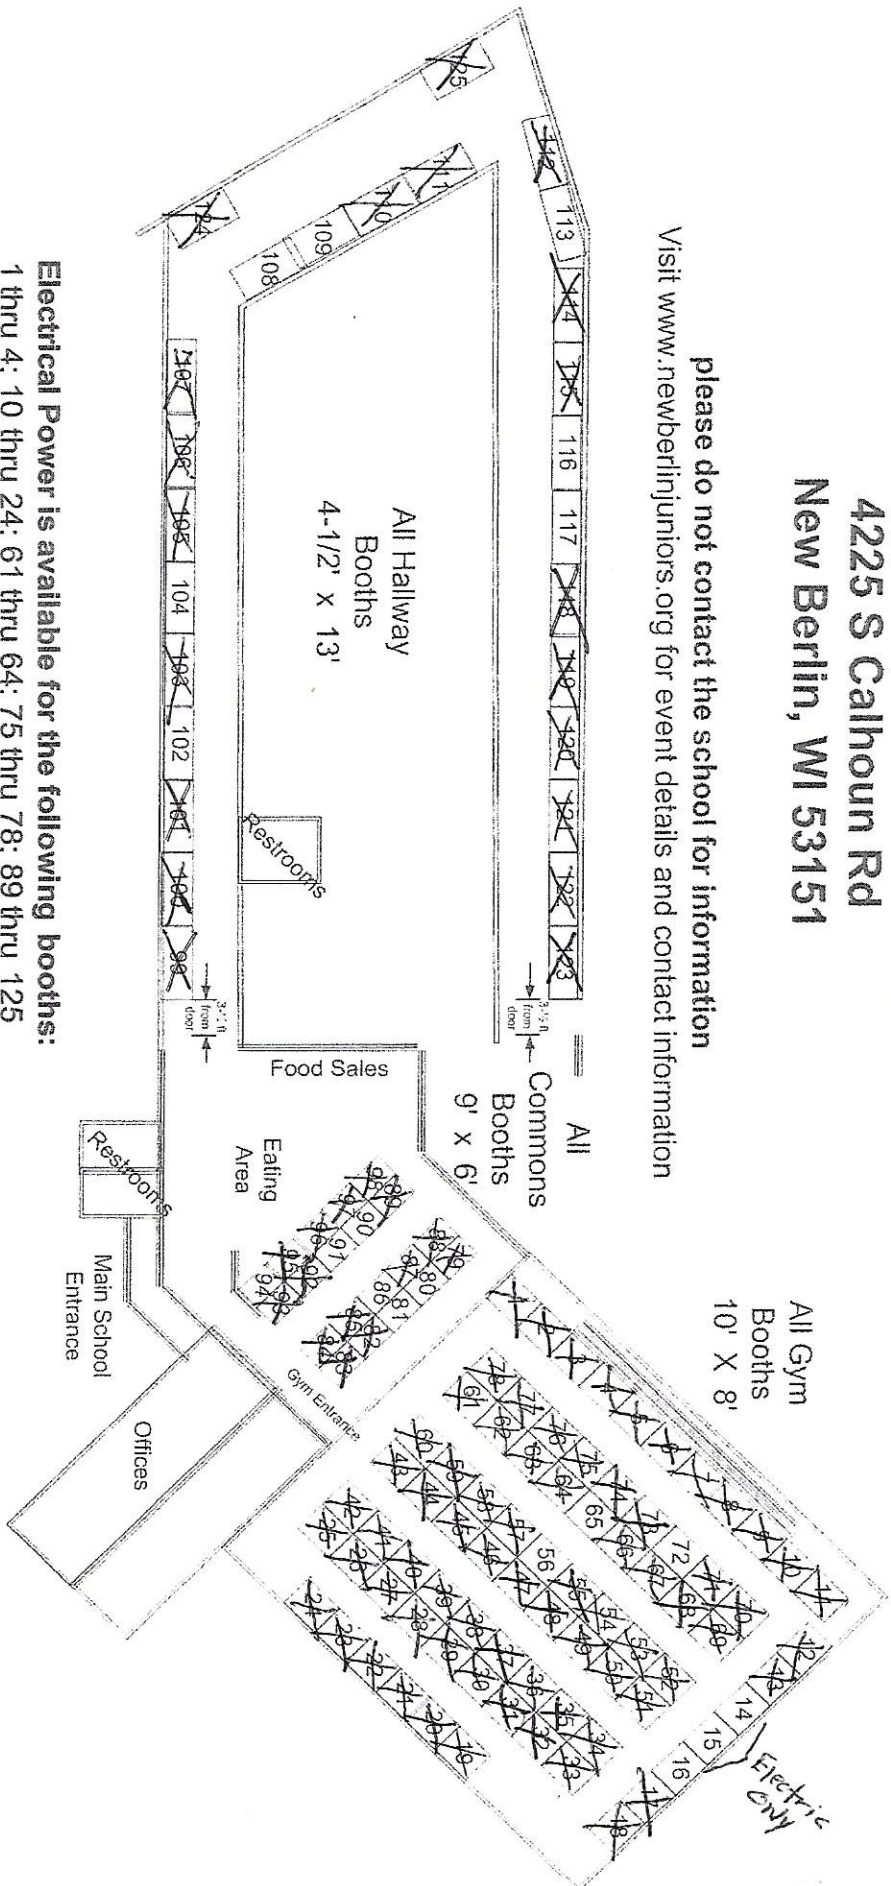

## Fall Craft Fair Layout

at Ronald Reagan Elementary School  
 4225 S Calhoun Rd  
 New Berlin, WI 53151

10/19/19

please do not contact the school for information  
 Visit [www.newberlinjuniors.org](http://www.newberlinjuniors.org) for event details and contact information

Electrical Power is available for the following booths:  
 1 thru 4; 10 thru 24; 61 thru 64; 75 thru 78; 89 thru 125