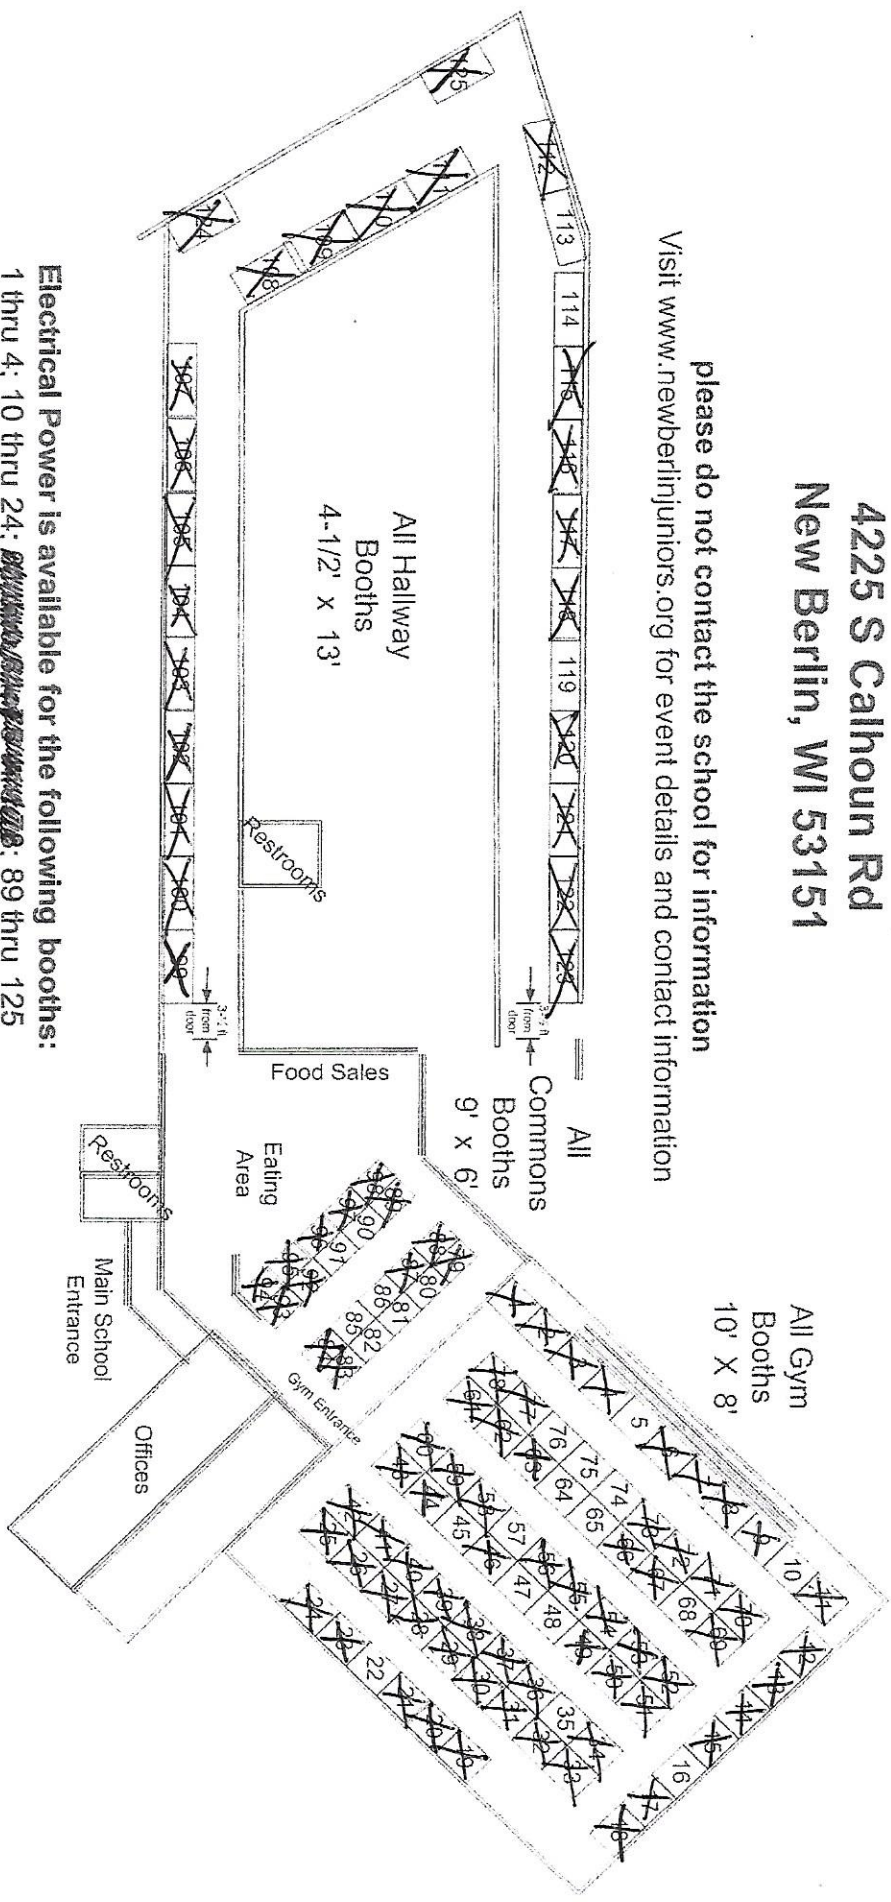

10/17/20

New Berlin Junior Women's Club  
Fall Craft Fair Layout  
at Ronald Reagan Elementary School  
4225 S Calhoun Rd  
New Berlin, WI 53151

please do not contact the school for information  
Visit [www.newberlinjuniors.org](http://www.newberlinjuniors.org) for event details and contact information

Electrical Power is available for the following booths:  
1 thru 4; 10 thru 24; 89 thru 125

CLOSED OUT CATEGORIES

- JANUARY : Most Repeat Vendors (limited to allow New Vendors)
- + Mittens & Scarves
- + Woodwork
- FEBRUARY : Sewn & Crocheted Items
- + Jewelry
- MARCH : Food Items