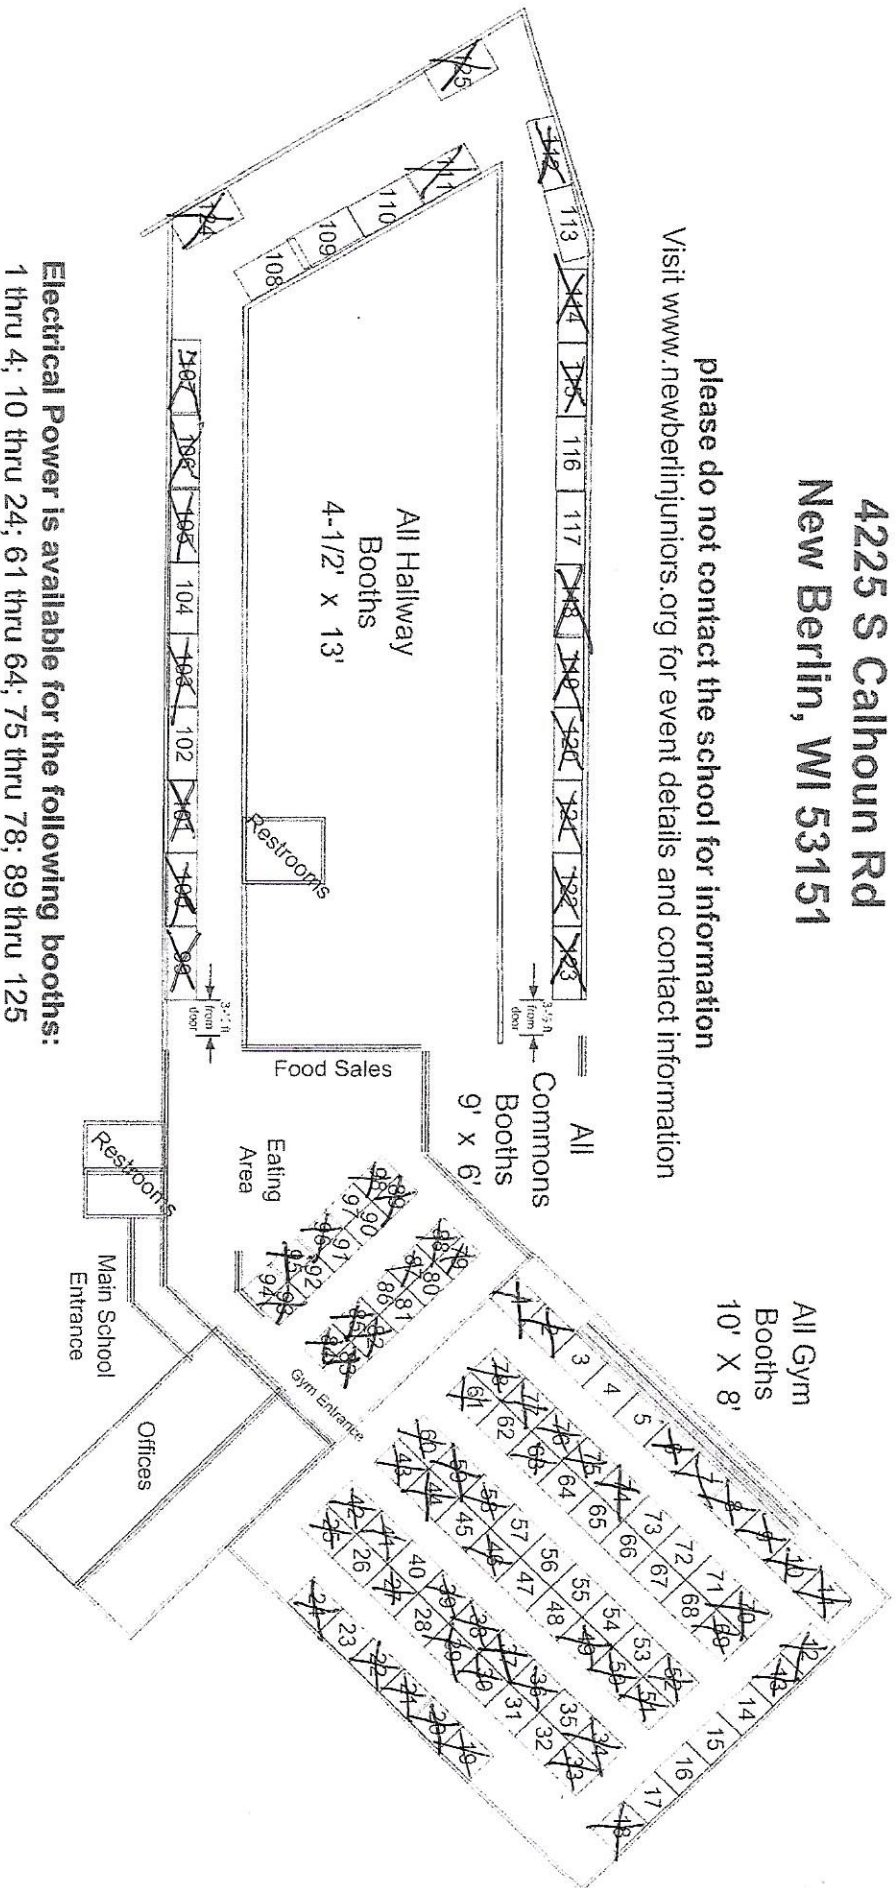

New Berlin Junior Women's Club  
Fall Craft Fair Layout  
 at Ronald Reagan Elementary School  
 4225 S Calhoun Rd  
 New Berlin, WI 53151

10/19/19

Please do not contact the school for information  
 Visit [www.newberlinjuniors.org](http://www.newberlinjuniors.org) for event details and contact information

Electrical Power is available for the following booths:  
 1 thru 4; 10 thru 24; 61 thru 64; 75 thru 78; 89 thru 125

SOLD OUT CATEGORIES

1/19 Jewelry & Food Items

2/19 Repeat Vendors will be limited to allow for new vendors