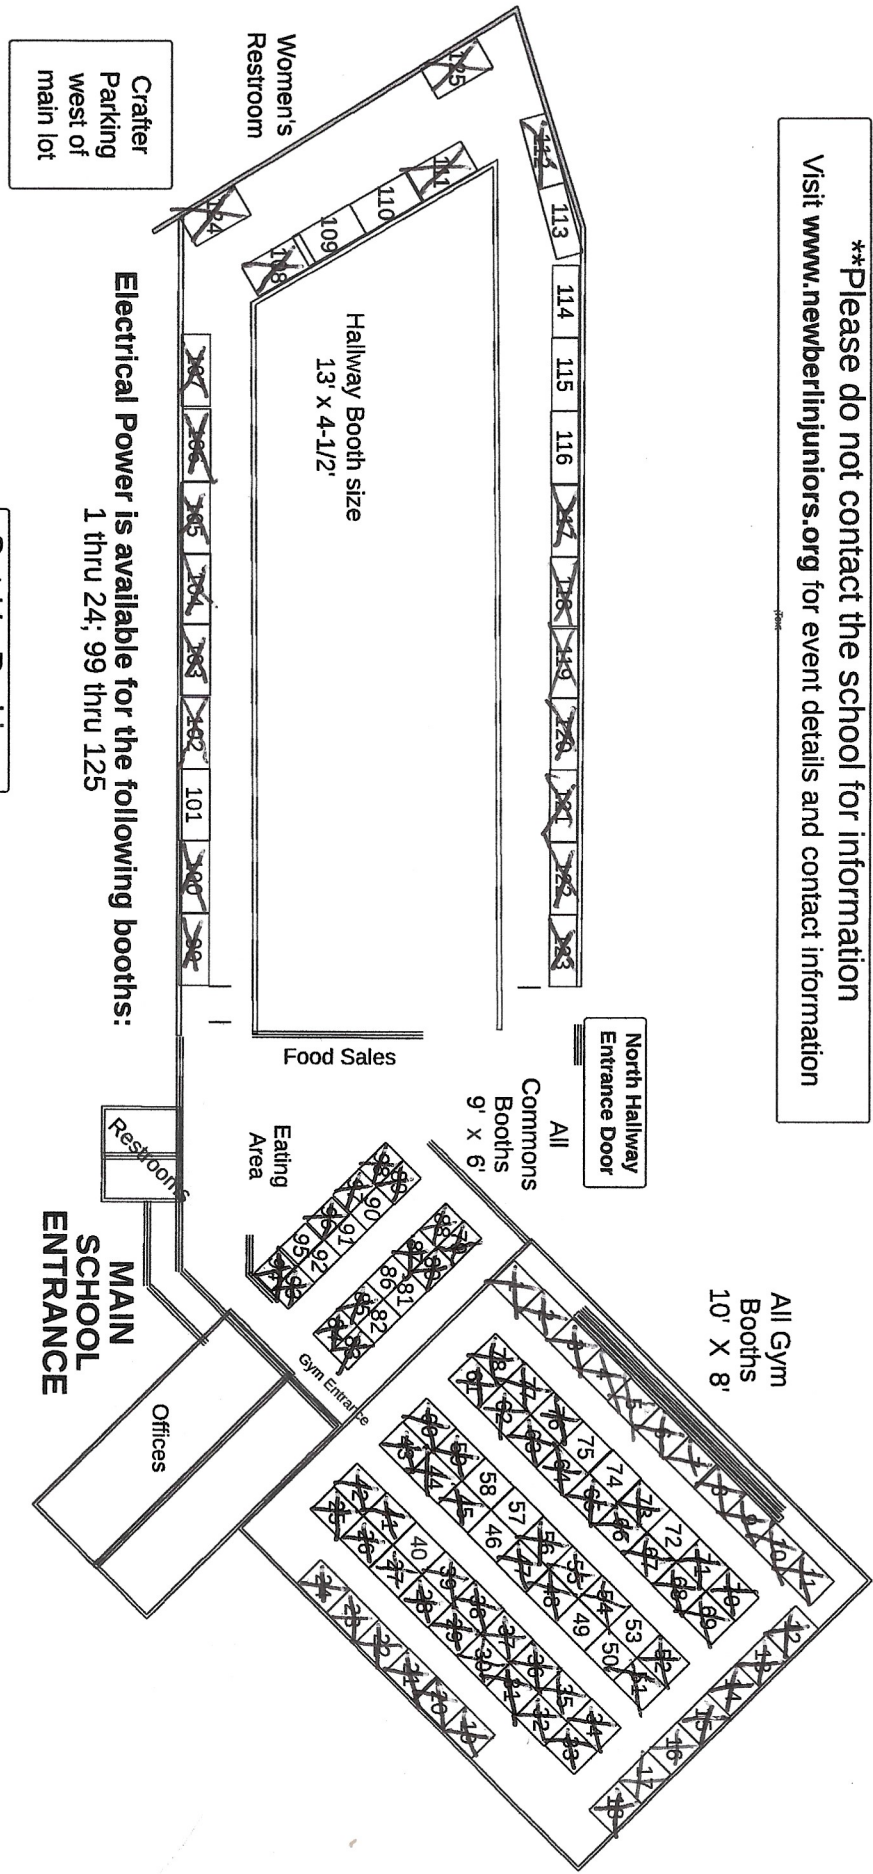

### Fall Craft Fair

Electrical Power is available for the following booths:  
1 thru 24; 99 thru 125

Set-Up Parking