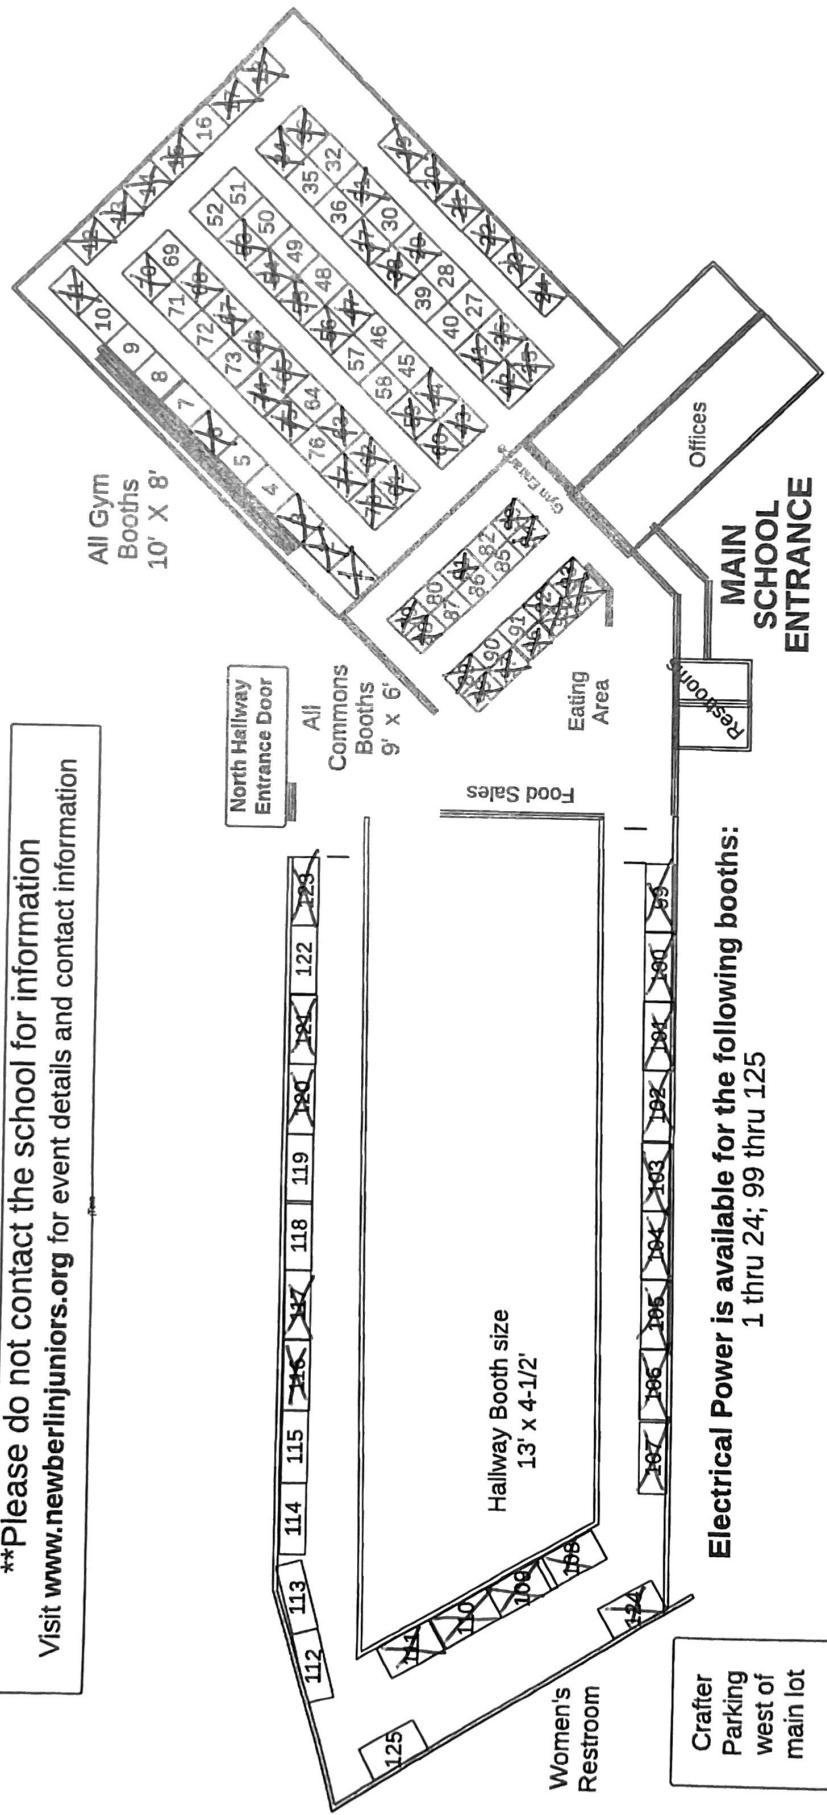

CLOSED CATEGORIES

1/24 Repeat Vendors

Fall Craft Fair
New Berlin Junior Woman's Club
 Ronald Reagan Elementary School**
 4225 S Calhoun Rd
 New Berlin, WI 53151

****Please do not contact the school for information**
 Visit www.newberlinjuniors.org for event details and contact information

Electrical Power is available for the following booths:
 1 thru 24; 99 thru 125

Set-Up Parking