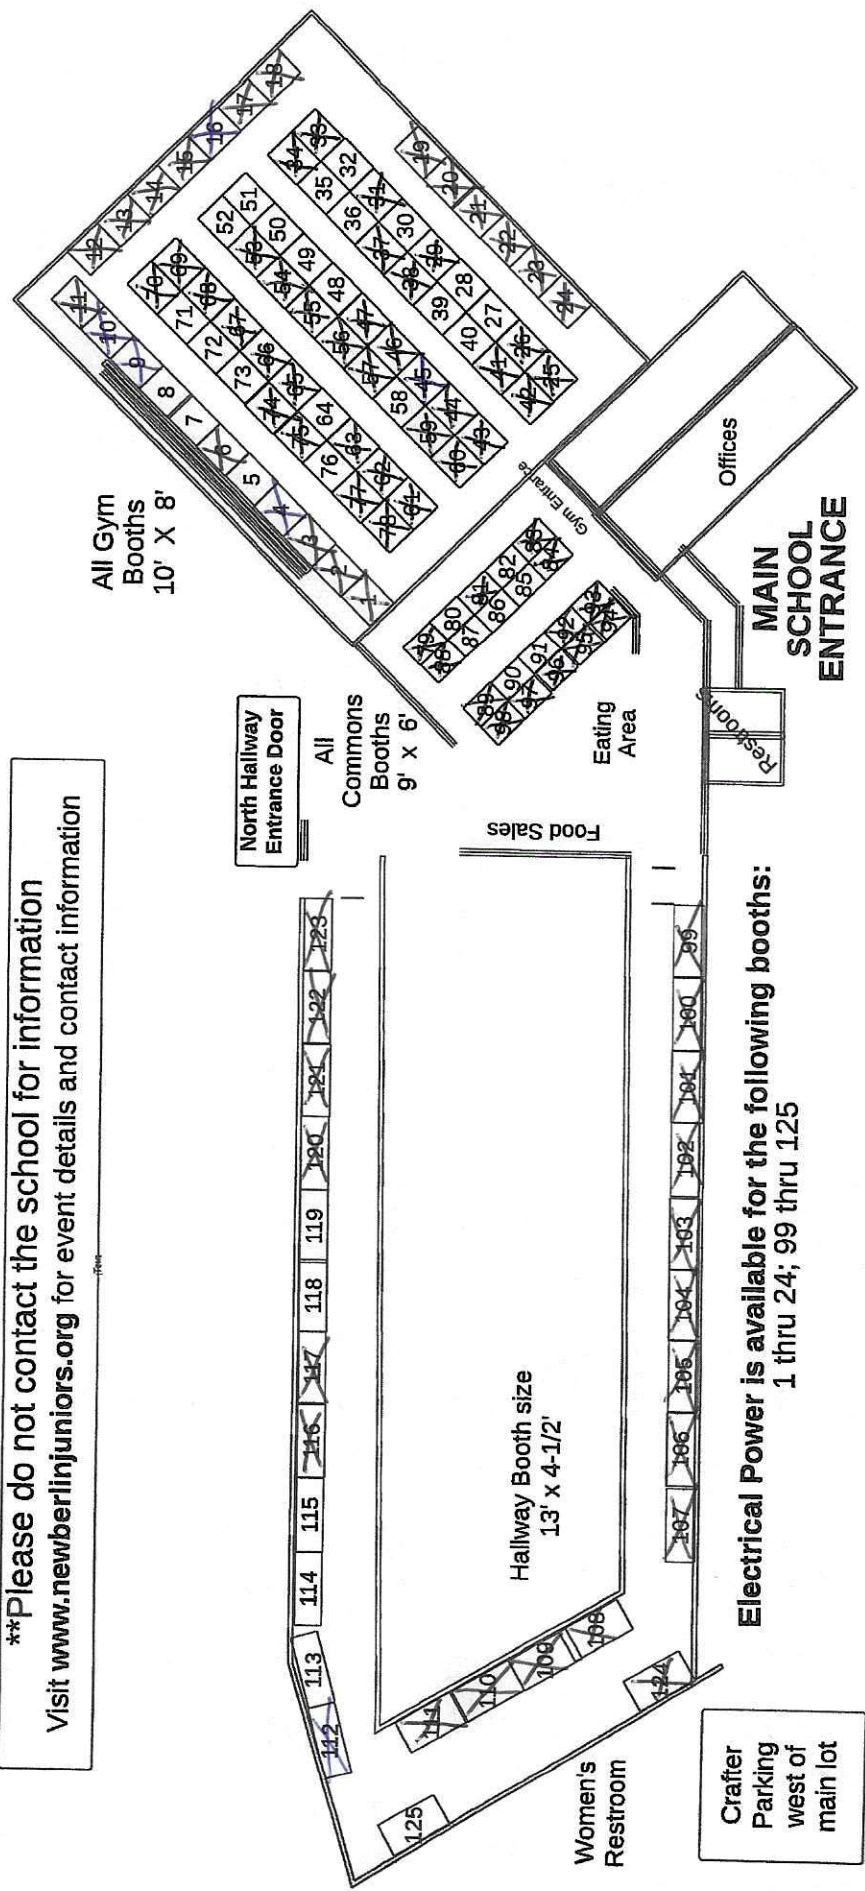

CLOSED CATEGORIES

1/24 Repeat Vendors  
3/24 Jewelry Only Vendors

**Fall Craft Fair**  
**New Berlin Junior Woman's Club**  
 Ronald Reagan Elementary School\*\*  
 4225 S Calhoun Rd  
 New Berlin, WI 53151

**\*\*Please do not contact the school for information**  
 Visit [www.newberlinjuniors.org](http://www.newberlinjuniors.org) for event details and contact information

**Electrical Power is available for the following booths:**  
 1 thru 24; 99 thru 125

**Set-Up Parking**