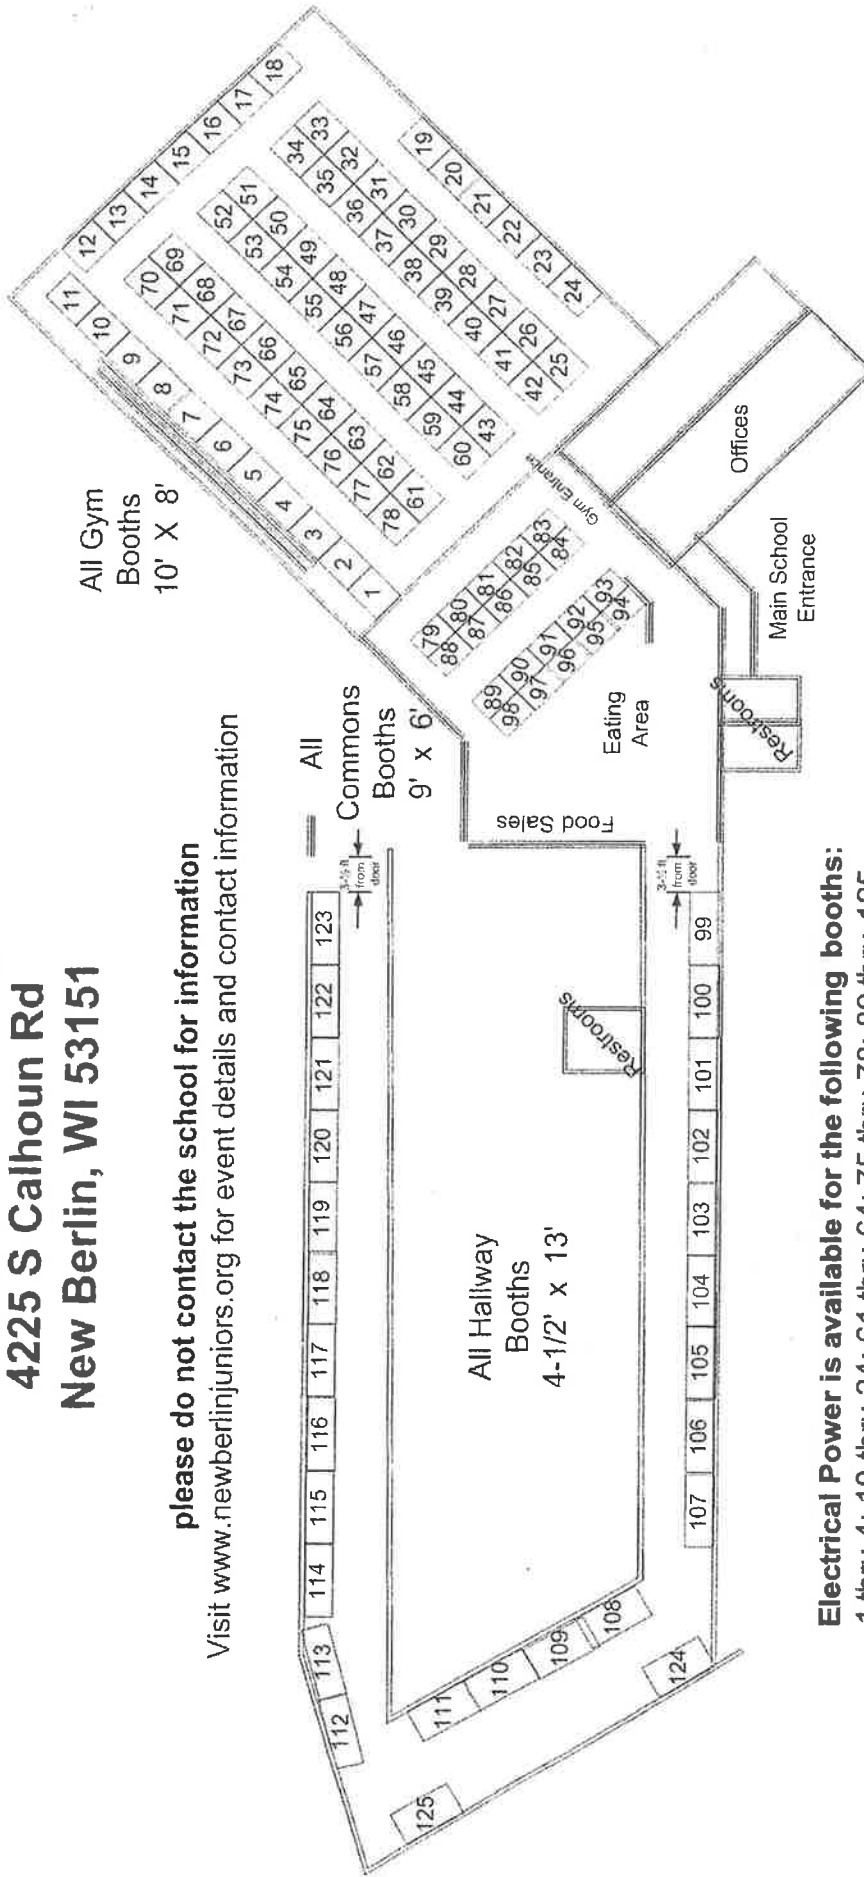

**New Berlin Junior Women's Club
 Fall Craft Fair Layout
 at Ronald Reagan Elementary School
 4225 S Calhoun Rd
 New Berlin, WI 53151**

please do not contact the school for information
 Visit www.newberlinjuniors.org for event details and contact information

Electrical Power is available for the following booths:
 1 thru 4; 10 thru 24; 61 thru 64; 75 thru 78; 89 thru 125