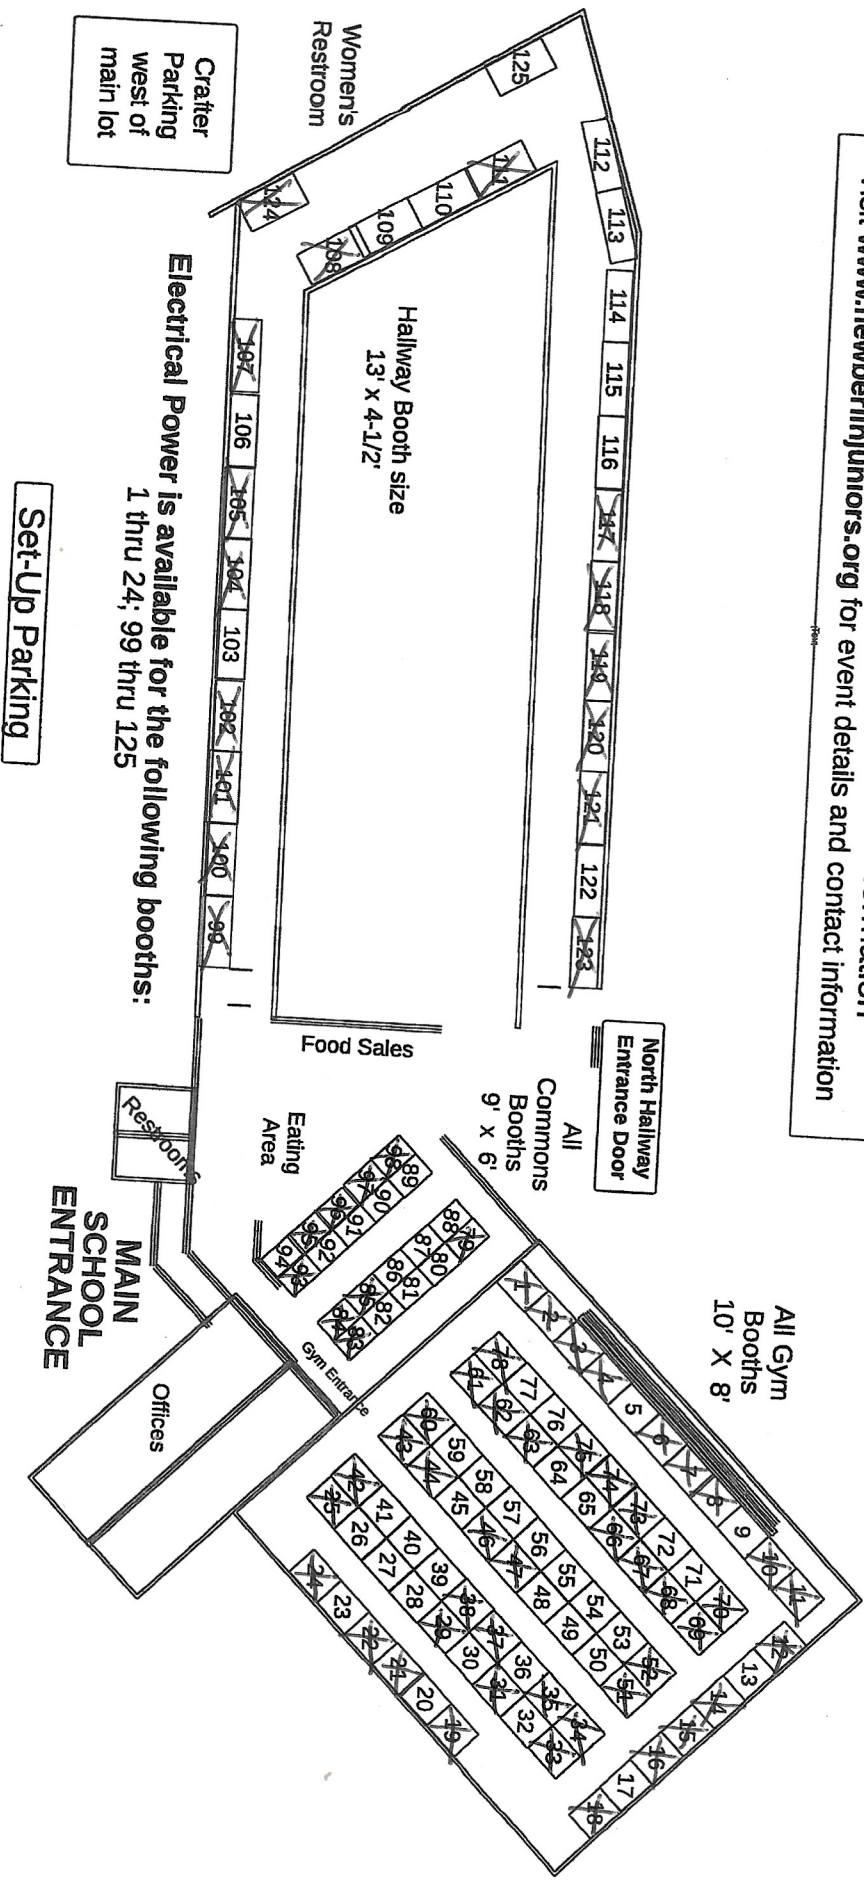

2023 Availability Map

Fall Craft Fair
New Berlin Junior Woman's Club
 Ronald Reagan Elementary School**
 4225 S Calhoun Rd
 New Berlin, WI 53151

****Please do not contact the school for information**
 Visit www.newberlinjuniors.org for event details and contact information

Electrical Power is available for the following booths:
 1 thru 24; 99 thru 125

Set-Up Parking